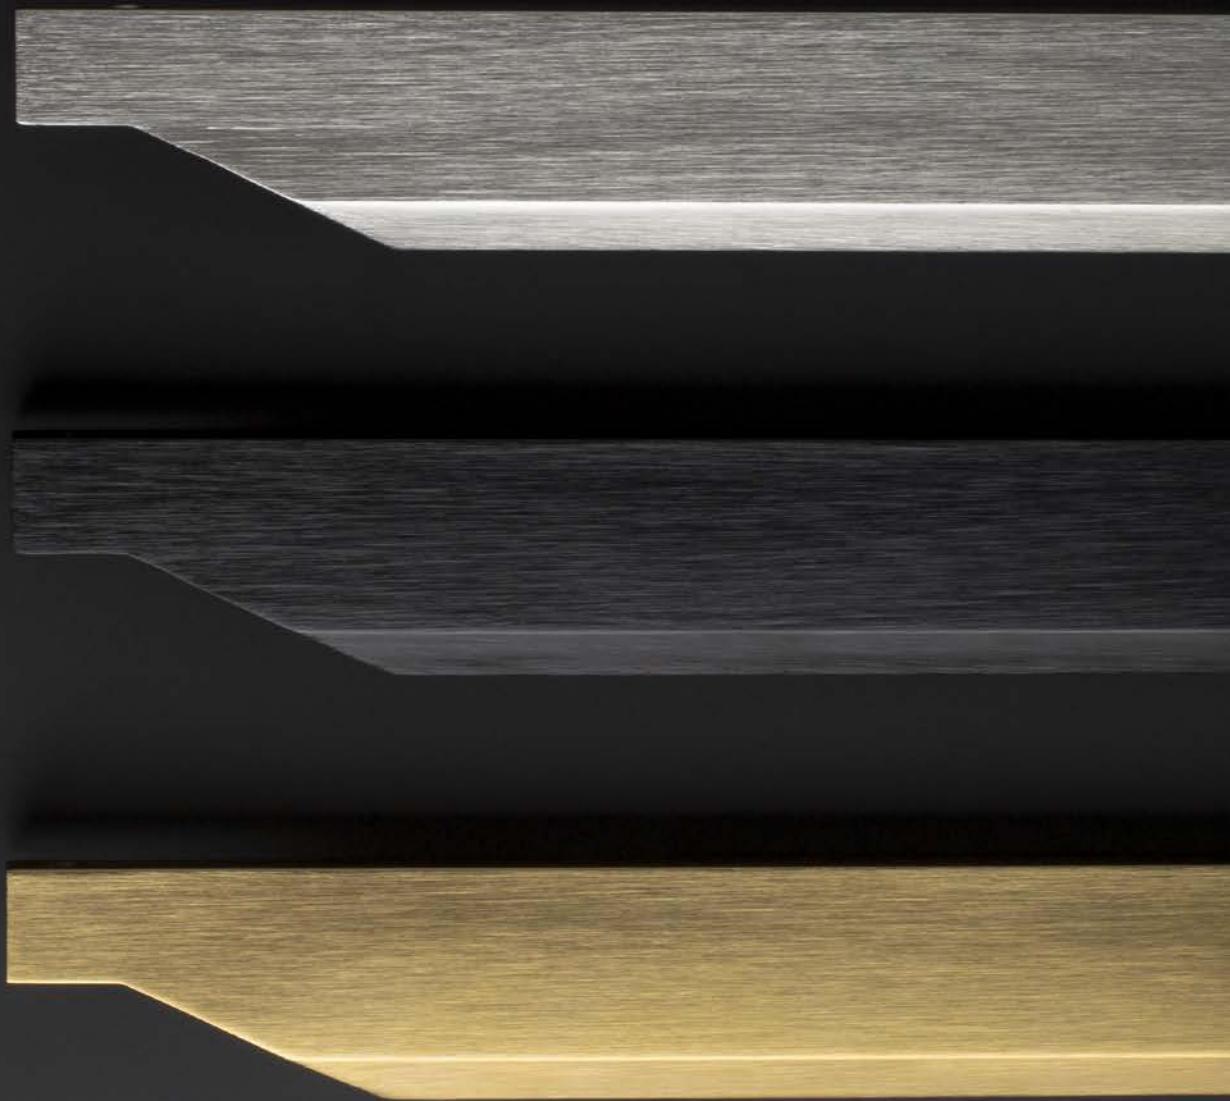

LORI [Alu]

17B

497688

200 160

350 256

500 480

25B

497694

497695

497696

03

497691

497692

497693