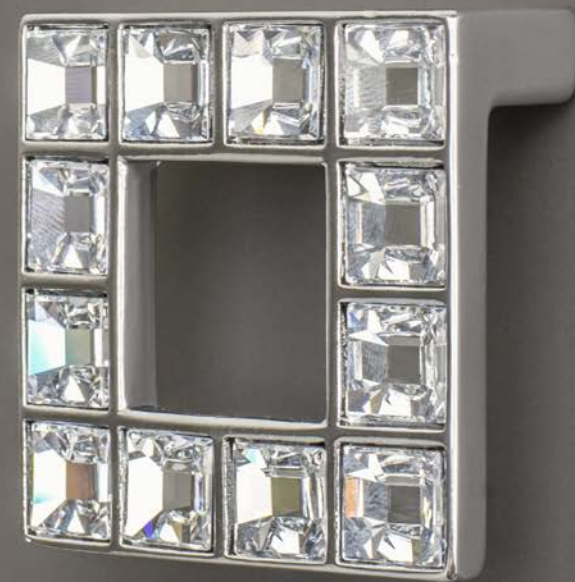

## RUSTIC AND PORCELAIN HANDLES AND KNOBS

Rustic handles bring an authentic vintage look. They are often made of high-quality metal with a wear effect, which gives the furniture a rustic character. These handles are long-lasting, durable and set a nice nostalgic mood.